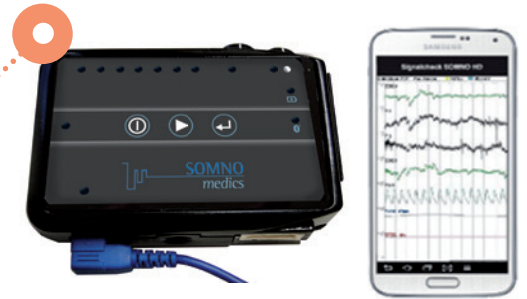

PSG with 55 Channels

Up to 4 kHz sample rate/channel, 24 Bit EXG resolution

Wireless Realtime Data Transfer & Remote Signal Check

Realtime wireless data transmission with all data backed-up on internal memory. Online signal check on smartphone and tablet

Cuffless Blood Pressure Measuring

A new era in continuous & reactionless systolic/diastolic blood pressure measurement

Intuitive Interface

Reduced to just what you need: Power, start and patient marker as well as status LEDs for the sensors. Easy

The **SOMNO HD™ eco** is our most powerful, compact & flexible diagnostic tools for PSG. Combining the best features from our world renowned SOMNOscreen™ plus and the most innovative technologies from the SOMNO HD™ to create one of the simplest, powerful & robust PSG systems in the world - setting a new benchmark in sleep diagnostics.

AUTOMATIC, FREE SOFTWARE UPDATES

Ultra HD Signal Quality

- ◆ Up to 4 kHz sample rate per channel
- ◆ Up to 24 Bit resolution EXG channels
- ◆ Innovative low noise technology
- ◆ Wireless datatransfer with continuous impedance check
- ◆ Backup of recorded data on memory card - No loss of data even if the patient is moving around